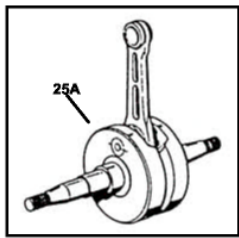

1100 HPV

* Repair Kit
 ** Gasket / Diaphragm Kit
 *** Adjustment Needle Kit