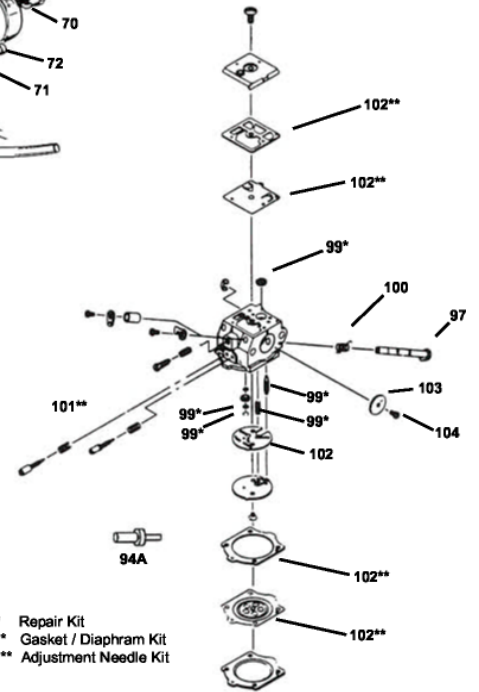

1100 HPV

* Repair Kit
 ** Gasket / Diaphragm Kit
 *** Adjustment Needle Kit